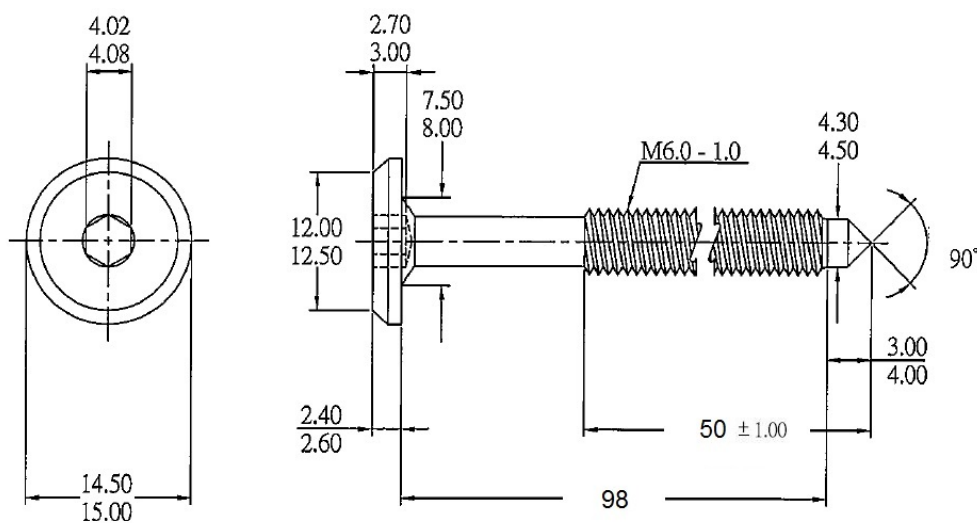

PRODUCT SHEET

Description:

Fifteen Screw, M6x100mm, Brass Plated, Pointed

Item number:

12.01.104-2

Units	Box	Carton	HS Code	Barcode
Pcs.	1	600	7318155898	
				5704866019989

SISO A/S

Mileparken 11
DK-2740 Skovlunde
Denmark
VAT: DK 24786013